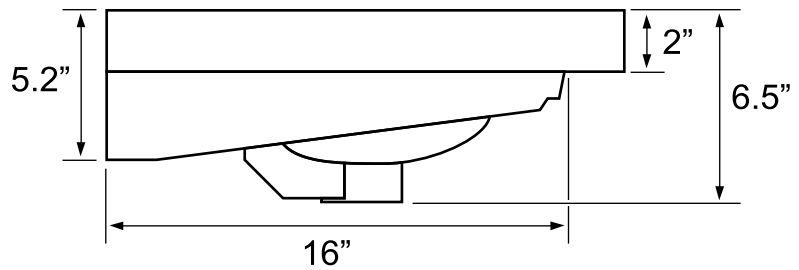

### Configurations

- Single Hole.
- Three Hole (8 inch centers).

## Technical Information

Bowl type:	Single
Installation:	Wall mounted Drop In
Bowl dimensions:	Length: 21" Width: 12" Depth: 5.2"
Drain hole:	1.75"
Faucet hole:	1.38"
Hole configurations:	1, 3
Weight:	30 lbs