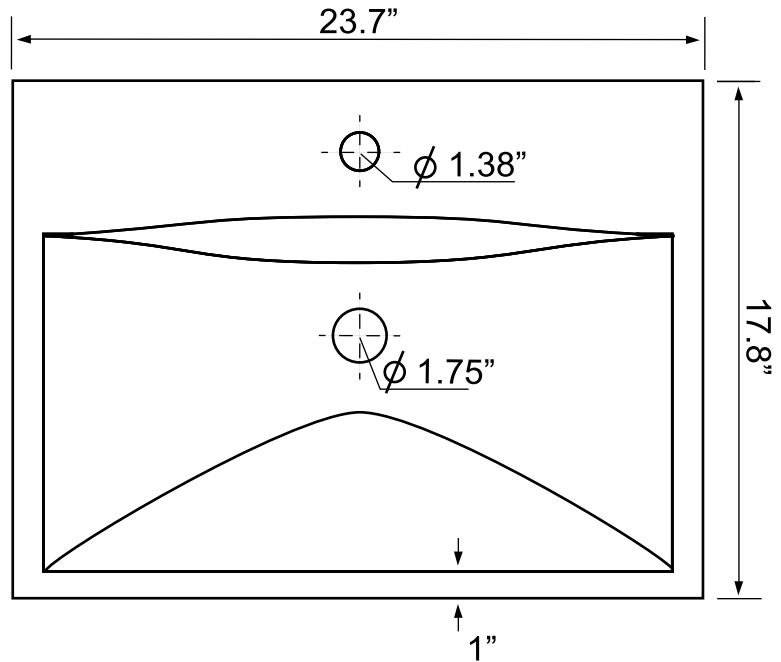

### Configurations

- Single Hole.
- Three Hole (8 inch centers).

## Technical Information

Bowl type:	Single
Installation:	Wall mounted Drop In
Bowl dimensions:	Length: 21" Width: 12" Depth: 5.2"
Drain hole:	1.75"
Faucet hole:	1.38"
Hole configurations:	1, 3
Weight:	30 lbs