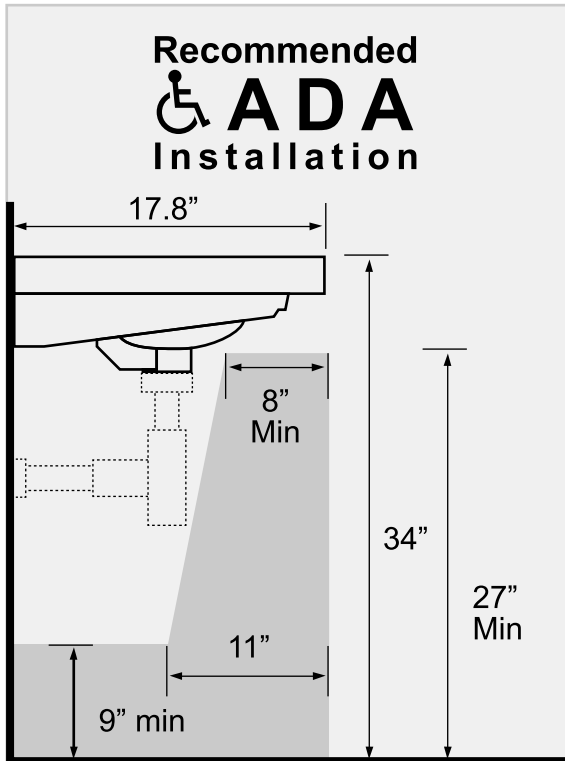

### Installation

- Wall mount installation.
- Drop in installation.

### Configurations

- Single Hole.
- Three Hole (8 inch centers).

## Technical Information

Bowl type:	Single
Installation:	Wall mounted Drop In
Bowl dimensions:	Length: 21" Width: 12" Depth: 5.2"
Drain hole:	1.75"
Faucet hole:	1.38"
Hole configurations:	1, 3
Weight:	30 lbs